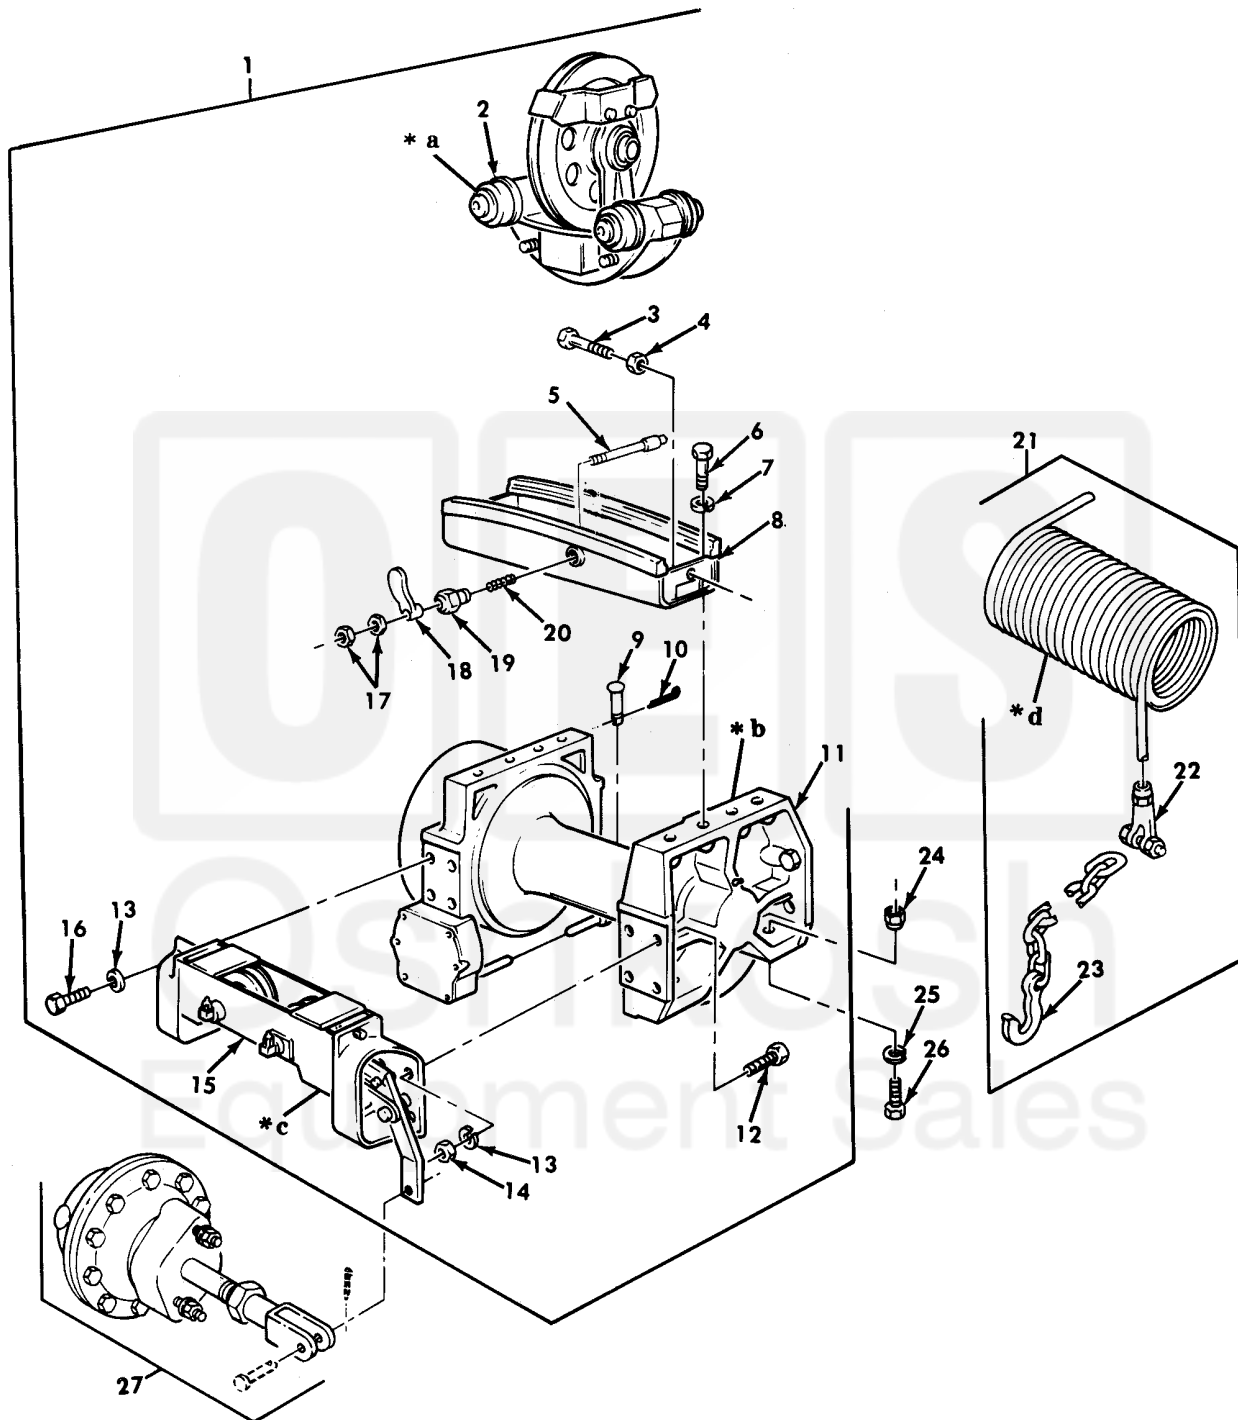

UNIT, DIRECT SUPPORT, AND GENERAL SUPPORT MAINTENANCE
REPAIR PARTS AND SPECIAL TOOLS LIST
TRUCK, 5-TON, 6X6, M809 SERIES TRUCKS (DIESEL)

- a FOR BREAKDOWN SEE FIGURE 371
- b FOR BREAKDOWN SEE FIGURE 373
- c FOR BREAKDOWN SEE FIGURE 372
- d PART OF ITEM 21

Figure 370. Wrecker Rear Winch Assembly Complete and Wire Rope Assembly.